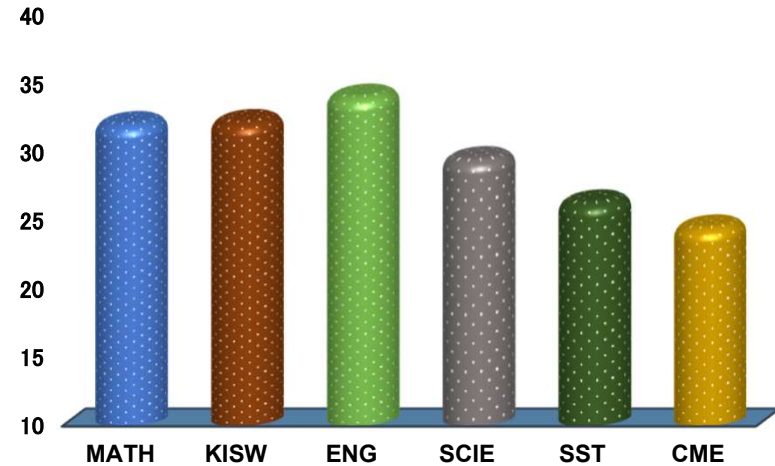

ST. JOSEPH MILLENIUM

REGION: COAST

SCHOOL AVERAGE

29.7

DISTRICT: MAFIA

SUBJECT AND GRADE PERFORMANCE ANALYSIS

SUBJECT RANKING

ENGLISH	34.0	68%	1
KISWAHILI	32.2	64%	2
MATHEMATICS	32.0	64%	3
SCIENCE	29.5	59%	4
SOCIAL STUDIES	26.3	53%	5
CIVIC AND MORAL EDUCATION	24.5	49%	6

SUBJECT GRADE ANALYSIS

SUBJECT/GRADE	A	B	C	D	F
MATHEMATICS	7	16	12	4	1
KISWAHILI	5	20	13	1	1
ENGLISH	10	14	15	1	0
SCIENCE	3	14	16	6	1
SOCIAL STUDIES	5	9	11	14	1
CIVIC AND MORAL	1	11	15	12	1

OVERALL GRADE ANALYSIS

A	3	40	4%
B	16		20%
C	16		20%
D	5		6%
F	0		0%

CHART SUBJECT ANALYSIS

BOYS VS GIRLS PERFORMANCE

	SAT		SAT	40
	16		24	
	29%		30%	

REGISTERED	40	100%
SEATED	40	100%
ABSENTEES	0	0%
PASSED	35	88%
FAILED	5	13%